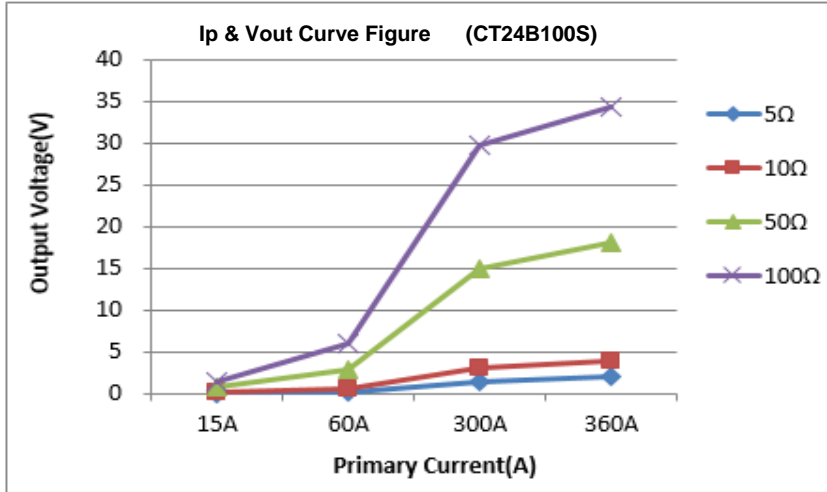

Thousand Hundred Industrial Co., Ltd.

AC Current Transformer 50/60Hz

Split-Core Current Transformer

CT24-B Series

top-th@thic.net

RoHS Compliant
CE/UL- Approved