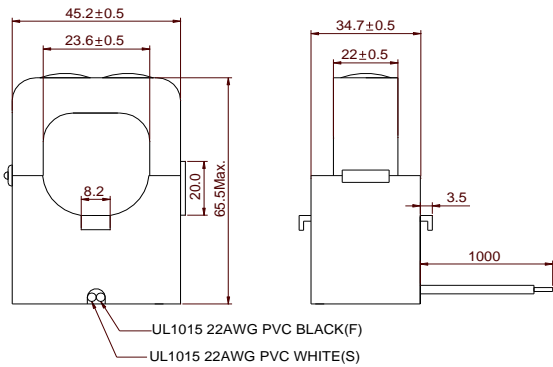

### Split-Core Current Transformer

### Mechanical Dimensions in mm

Front view

Right view

Bottom view