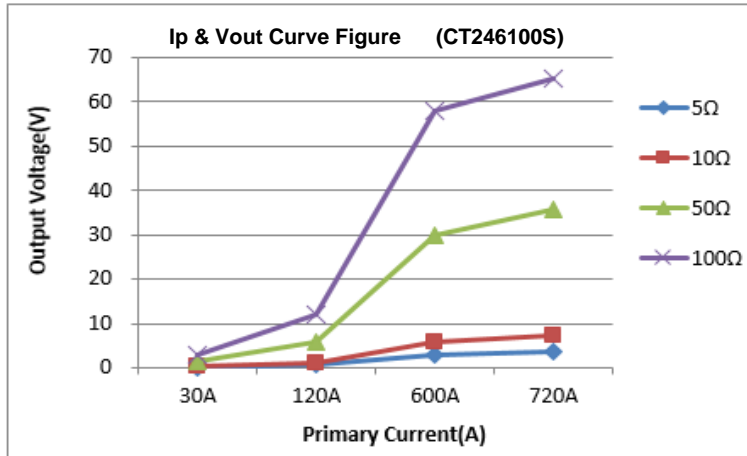

Thousand Hundred Industrial Co., Ltd.

AC Current Transformer 50/60Hz

Split-Core Current Transformer

CT24-6 Series

top-th@thic.net

RoHS Compliant
CE/UL- Approved

Part Number	Electrical Characteristic				Photo	
	Current Ratio MAX	Accuracy Class(%)	Turns Ratio (Np:Ns)	RL		
CT246100XX	600A/600mA	0.5	1:1000	10Ω	 	
CT246150XX	600A/400mA	0.5	1:1500	10Ω		
CT246200XX	600A/300mA	0.5	1:2000	10Ω		
CT246250XX	600A/240mA	0.5	1:2500	10Ω		
CT246300XX	600A/200mA	0.5	1:3000	10Ω		
CT246400XX	600A/150mA	0.5	1:4000	10Ω		
CT246500XX	600A/120mA	0.5	1:5000	10Ω		Secondary Terminal L: Lead Wires
CT246600XX	600A/100mA	0.5	1:6000	10Ω		
CT246XXXXX	600A/XXXmA	0.5~10	Customer designed	10Ω		

Minimum Input Current: from 30A

Maximum Input Current: up to 720A