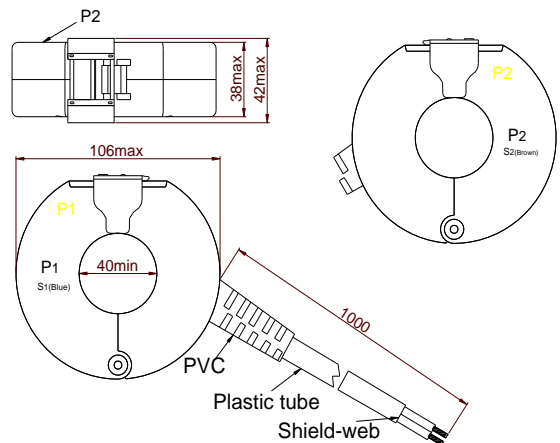

### CT24-6 Series

top-th@thic.net

RoHS Compliant  
CE/UL- Approved

Part Number	Electrical Characteristic				Photo	
	Current Ratio MAX	Accuracy Class(%)	Turns Ratio (Np:Ns)	RL		
CT246100XX	600A/600mA	0.5	1:1000	10Ω	 	
CT246150XX	600A/400mA	0.5	1:1500	10Ω		
CT246200XX	600A/300mA	0.5	1:2000	10Ω		
CT246250XX	600A/240mA	0.5	1:2500	10Ω		
CT246300XX	600A/200mA	0.5	1:3000	10Ω		
CT246400XX	600A/150mA	0.5	1:4000	10Ω		
CT246500XX	600A/120mA	0.5	1:5000	10Ω		Secondary Terminal L: Lead Wires
CT246600XX	600A/100mA	0.5	1:6000	10Ω		
CT246XXXXX	600A/XXXmA	0.5~10	Customer designed	10Ω		

### Mechanical Dimensions in mm