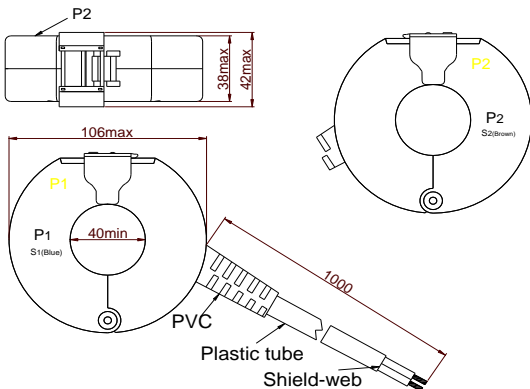

### CT24-6 Series

top-th@thic.net

RoHS Compliant  
CE/UL- Approved

Part Number	Electrical Characteristic				Photo
	Current Ratio MAX	Accuracy Class(%)	Turns Ratio (Np:Ns)	Rb	
CT2460100X	100A /1A or 5A	1 or 3	1:100 or 20	0.1VA	 
CT2460200X	200A /1A or 5A	0.5 or 1	1:200 or 40	0.1VA	
CT2460300X	300A /1A or 5A	0.5	1:300 or 60	0.1VA	
CT2460400X	400A /1A or 5A	0.5	1:400 or 80	0.1VA	
CT2460500X	500A /1A or 5A	0.5	1:500 or 100	0.1VA	
CT2460600X	600A /1A or 5A	0.5	1:600 or 120	0.1VA	
CT246XXXXX	600A Max /1A or 5A	0.5~10	Customer designed	0.1VA	

#### Mechanical Dimensions in mm