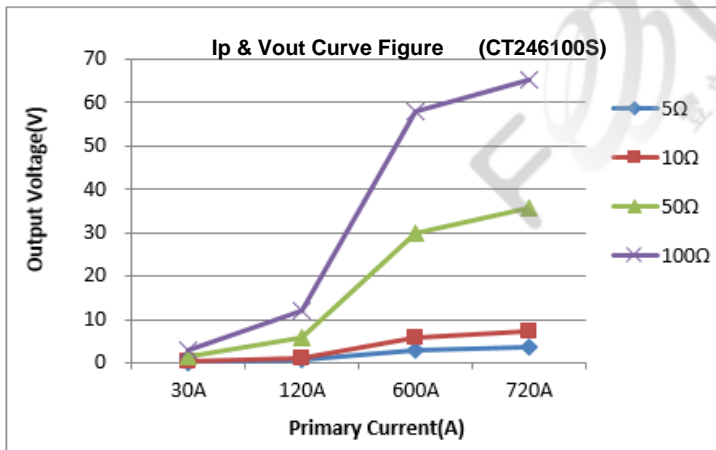

### Split-Core Current Transformer

### CT24-6 Series

top-th@thic.net

RoHS Compliant  
CE/UL- Approved

Part Number	Electrical Characteristic				Photo
	Current Ratio MAX	Accuracy Class(%)	Turns Ratio (Np:Ns)	Rb	
CT2460100X	100A /1A or 5A	1 or 3	1:100 or 20	0.1VA	 
CT2460200X	200A /1A or 5A	0.5 or 1	1:200 or 40	0.1VA	
CT2460300X	300A /1A or 5A	0.5	1:300 or 60	0.1VA	
CT2460400X	400A /1A or 5A	0.5	1:400 or 80	0.1VA	
CT2460500X	500A /1A or 5A	0.5	1:500 or 100	0.1VA	
CT2460600X	600A /1A or 5A	0.5	1:600 or 120	0.1VA	
CT246XXXXX	600A Max /1A or 5A	0.5~10	Customer designed	0.1VA	

Minimum Input Current: from 30A

Maximum Input Current: up to 720A