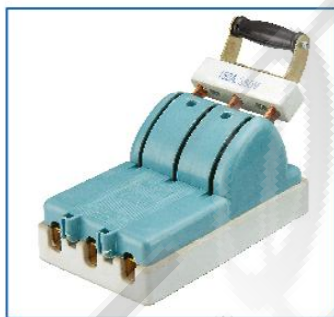

32PCS/1PCS

KS-3360
單投開關 3P 60A 250V
Knife Switch Single Throw

32PCS/1PCS

KS-3375
單投開關 3P 75A 250V
Knife Switch Single Throw

18PCS/1PCS

KS-3100
單投開關 3P 100A 250V
Knife Switch Single Throw

6PCS/1PCS

KS-3150
單投開關 3P 150A 380V
Knife Switch Single Throw

400PCS/20PCS

WJ-7215B
2P15A 中間插座 125V
Rubber Connectors

750PCS/50PCS

WJ-2215
2P15A 橡膠插頭 125V
Rubber Plugs

150PCS/10PCS

WJ-7220B
2P20A T型中間插座 250V
Rubber Connectors

200PCS/10PCS

WJ-2220
2P20A T型橡膠插頭 250V
Rubber Plugs