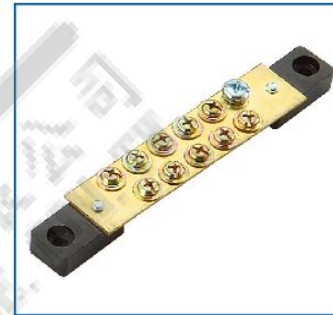

WJ-9006
接地端子板 6P
Grounding Terminal Plate

500PCS/50PCS