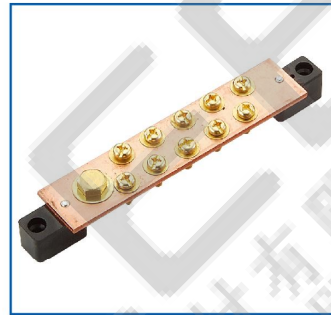

Grounding Terminal Plate Power

動力端子板類

WJ-9307
大電力端子板 7P
Grounding Terminal Plate Power

WJ-9310
大電力端子板 10P
Grounding Terminal Plate Power

200PCS/20PCS

WJ-9105
動力端子板 5P
Grounding Terminal Plate Power

200PCS/20PCS

WJ-9106
動力端子板 6P
Grounding Terminal Plate Power

200PCS/20PCS

WJ-9107
動力端子板 7P
Grounding Terminal Plate Power

120PCS/10PCS

WJ-9108
動力端子板 8P
Grounding Terminal Plate Power

120PCS/10PCS

WJ-9110
動力端子板 10P
Grounding Terminal Plate Power

100PCS/10PCS

WJ-9112
動力端子板 12P
Grounding Terminal Plate Power

100PCS/10PCS

WJ-9114
動力端子板 14P
Grounding Terminal Plate Power

80PCS/10PCS

WJ-9116
動力端子板 16P
Grounding Terminal Plate Power

80PCS/10PCS

WJ-9118
動力端子板 18P
Grounding Terminal Plate Power