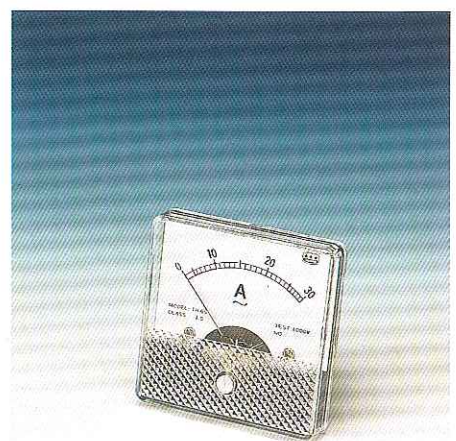

PANEL METER

SR-96 Model: SR-96
Size: 96×96×65mm
Panel cut-out
□ : 90×90mm

L-96 Model: L-96
Size: 96×96×110mm
Panel cut-out
□ : 90×90mm

L-110 Model: L-110
Size: 110×110×95mm
Panel cut-out
∅ : 102mm

SR-72 Model: SR-72
Size: 72×72×55mm
Panel cut-out
□ : 66×66mm

L-72 Model: L-72
Size: 72×72×85mm
Panel cut-out
□ : 66×66mm

L-80 Model: L-80
Size: 80×80×95mm
Panel cut-out
∅ : 66mm