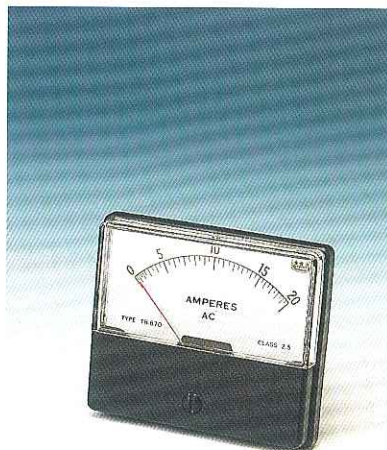

TH-120S Model: TH-120S
Size: 120×100×40mm
Panel cut-out
∅ : 70mm

TH-65 Model: TH-65
Size: 66×66×40mm
Panel cut-out
∅ : 52mm

TH-100S Model: TH-100S
Size: 100×80×40 mm
Panel cut-out
∅ : 65mm

TH-50 Model: TH-50
Size: 51×51×40mm
Panel cut-out
∅ : 45mm

YS-10 Model: YS-10
Size: 100×100×50mm
Panel cut-out
∅ : 84mm

YS-8 Model: YS-8
Size: 80×80×40mm
Panel cut-out
∅ : 65mm

TH-670
Model: TH-670
Size: 60×70×40mm
Panel cut-out
∅ : 52mm

TH-38

SO-45

TH-38 Model: TH-38
Size: 44×44×35mm
Panel cut-out
∅ : 38mm