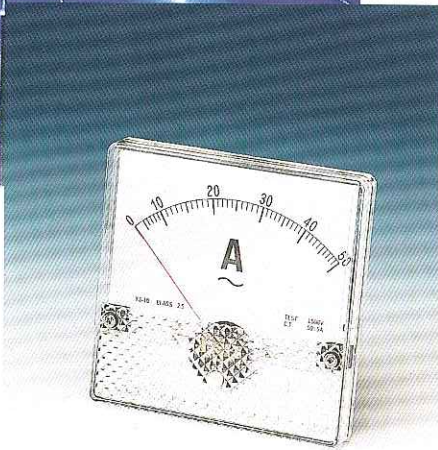

大興工業計器

TAHSING PANEL METER

TA HSING ELECTRIC WORKS CO., LTD.

PANEL METER

SR-96 Model: SR-96
Size: 96×96×65mm
Panel cut-out
□ : 90×90mm

L-96 Model: L-96
Size: 96×96×110mm
Panel cut-out
□ : 90×90mm

L-110 Model: L-110
Size: 110×110×95mm
Panel cut-out
∅ : 102mm

SR-72 Model: SR-72
Size: 72×72×55mm
Panel cut-out
□ : 66×66mm

L-72 Model: L-72
Size: 72×72×85mm
Panel cut-out
□ : 66×66mm

L-80 Model: L-80
Size: 80×80×95mm
Panel cut-out
∅ : 66mm

YS-12 Model: YS-12
Size: 120×120×70mm
Panel cut-out
∅ : 110mm

TH-120S Model: TH-120S
Size: 120×100×40mm
Panel cut-out
∅ : 70mm

TH-65 Model: TH-65
Size: 66×66×40mm
Panel cut-out
∅ : 52mm

TH-100S Model: TH-100S
Size: 100×80×40 mm
Panel cut-out
∅ : 65mm

TH-50 Model: TH-50
Size: 51×51×40mm
Panel cut-out
∅ : 45mm

YS-10 Model: YS-10
Size: 100×100×50mm
Panel cut-out
∅ : 84mm

YS-8 Model: YS-8
Size: 80×80×40mm
Panel cut-out
∅ : 65mm

TH-670
Model: TH-670
Size: 60×70×40mm
Panel cut-out
∅ : 52mm

TH-38

SO-45

TH-38 Model: TH-38
Size: 44×44×35mm
Panel cut-out
∅ : 38mm