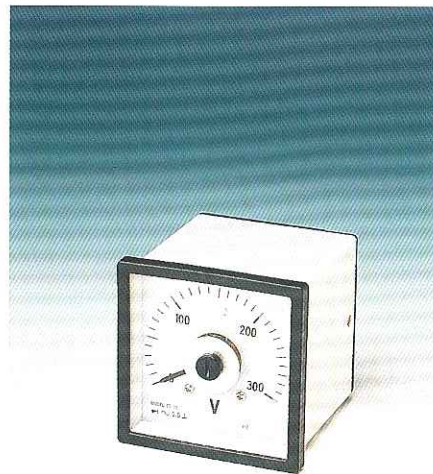

大興工業計器

TAHSING PANEL METER

TA HSING ELECTRIC WORKS CO., LTD.

PANEL METER

SR-96 Model: SR-96
Size: 96×96×65mm
Panel cut-out
□ : 90×90mm

L-96 Model: L-96
Size: 96×96×110mm
Panel cut-out
□ : 90×90mm

L-110 Model: L-110
Size: 110×110×95mm
Panel cut-out
∅ : 102mm

SR-72 Model: SR-72
Size: 72×72×55mm
Panel cut-out
□ : 66×66mm

L-72 Model: L-72
Size: 72×72×85mm
Panel cut-out
□ : 66×66mm

L-80 Model: L-80
Size: 80×80×95mm
Panel cut-out
∅ : 66mm

YS-12 Model: YS-12
Size: 120×120×70mm
Panel cut-out
∅ : 110mm