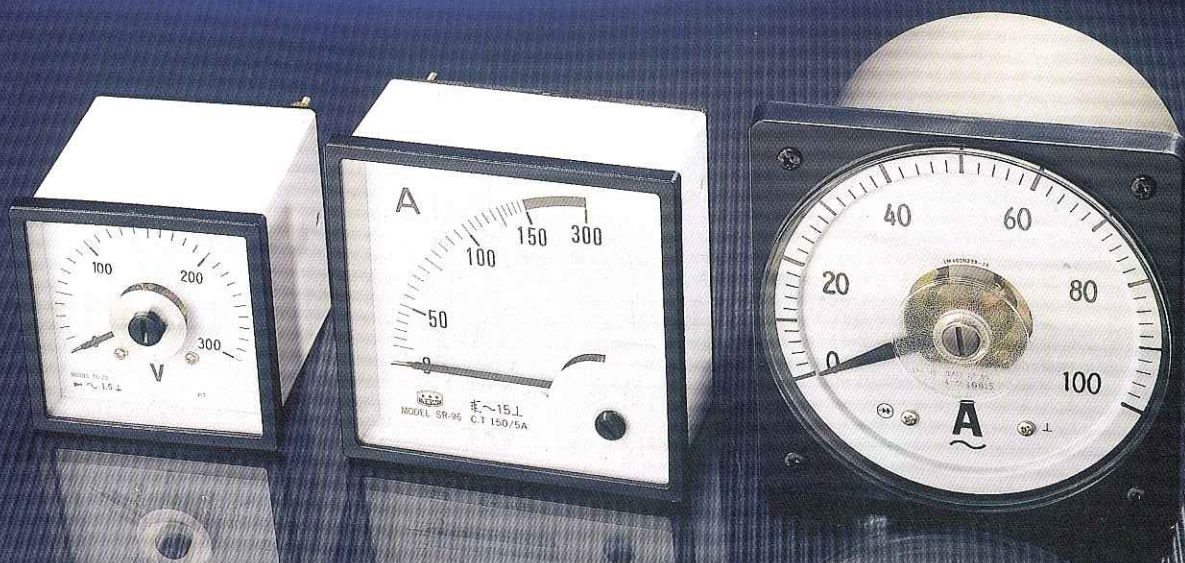

大興工業計器

TAHSING PANEL METER

TA HSING ELECTRIC WORKS CO., LTD.

PANEL METER

SR-96 Model: SR-96
Size: 96×96×65mm
Panel cut-out
□ : 90×90mm

L-96 Model: L-96
Size: 96×96×110mm
Panel cut-out
□ : 90×90mm

L-110 Model: L-110
Size: 110×110×95mm
Panel cut-out
∅ : 102mm