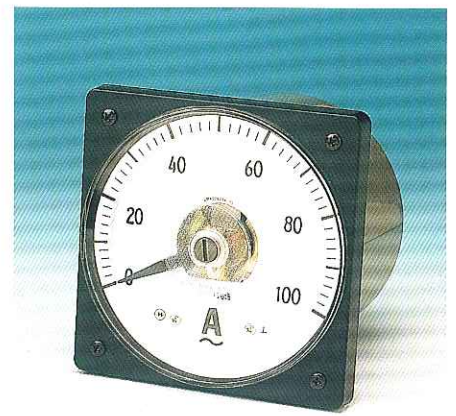

大興工業計器

TAHSING PANEL METER

TA HSING ELECTRIC WORKS CO., LTD.

PANEL METER

SR-96 Model: SR-96
Size: 96×96×65mm
Panel cut-out
□ : 90×90mm

L-96 Model: L-96
Size: 96×96×110mm
Panel cut-out
□ : 90×90mm

L-110 Model: L-110
Size: 110×110×95mm
Panel cut-out
∅ : 102mm

SR-72 Model: SR-72
Size: 72×72×55mm
Panel cut-out
□ : 66×66mm

L-72 Model: L-72
Size: 72×72×85mm
Panel cut-out
□ : 66×66mm

L-80 Model: L-80
Size: 80×80×95mm
Panel cut-out
∅ : 66mm

YS-12 Model: YS-12
Size: 120×120×70mm
Panel cut-out
∅ : 110mm

TH-120S Model: TH-120S
Size: 120×100×40mm
Panel cut-out
∅ : 70mm

TH-65 Model: TH-65
Size: 66×66×40mm
Panel cut-out
∅ : 52mm

TH-100S Model: TH-100S
Size: 100×80×40 mm
Panel cut-out
∅ : 65mm

TH-50 Model: TH-50
Size: 51×51×40mm
Panel cut-out
∅ : 45mm