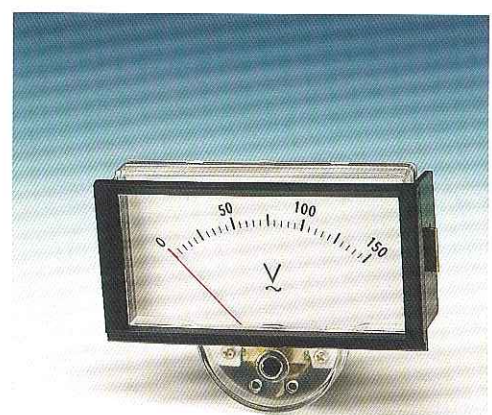

CF-480 Model: CF-480
Size: 88×45×45mm
Panel cut-out
□ : 84.5×41mm

SO-52 Model: SO-52
Size: ∅-65mm
Panel cut-out
∅ : 52mm

CF-20 Model: CF-20
Size: 90×34×70mm
Panel cut-out
□ : 71×31mm