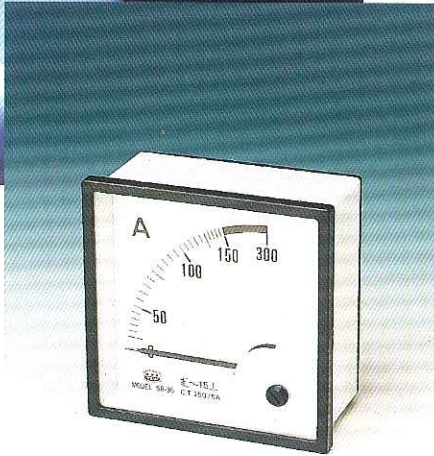

大興工業計器

TAHSING PANEL METER

TA HSING ELECTRIC WORKS CO., LTD.

PANEL METER

SR-96 Model: SR-96
Size: 96×96×65mm
Panel cut-out
□ : 90×90mm

L-96 Model: L-96
Size: 96×96×110mm
Panel cut-out
□ : 90×90mm

L-110 Model: L-110
Size: 110×110×95mm
Panel cut-out
∅ : 102mm

SR-72 Model: SR-72
Size: 72×72×55mm
Panel cut-out
□ : 66×66mm

L-72 Model: L-72
Size: 72×72×85mm
Panel cut-out
□ : 66×66mm

L-80 Model: L-80
Size: 80×80×95mm
Panel cut-out
∅ : 66mm

YS-12 Model: YS-12
Size: 120×120×70mm
Panel cut-out
∅ : 110mm

TH-120S Model: TH-120S
Size: 120×100×40mm
Panel cut-out
∅ : 70mm

TH-65 Model: TH-65
Size: 66×66×40mm
Panel cut-out
∅ : 52mm

TH-100S Model: TH-100S
Size: 100×80×40 mm
Panel cut-out
∅ : 65mm

TH-50 Model: TH-50
Size: 51×51×40mm
Panel cut-out
∅ : 45mm

YS-10 Model: YS-10
Size: 100×100×50mm
Panel cut-out
∅ : 84mm

YS-8 Model: YS-8
Size: 80×80×40mm
Panel cut-out
∅ : 65mm

TH-670
Model: TH-670
Size: 60×70×40mm
Panel cut-out
∅ : 52mm

TH-38

SO-45

TH-38 Model: TH-38
Size: 44×44×35mm
Panel cut-out
∅ : 38mm