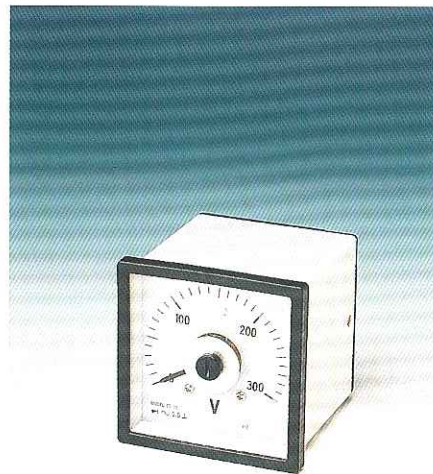

大興工業計器

TAHSING PANEL METER

TA HSING ELECTRIC WORKS CO., LTD.

PANEL METER

SR-96 Model: SR-96
Size: 96×96×65mm
Panel cut-out
□ : 90×90mm

L-96 Model: L-96
Size: 96×96×110mm
Panel cut-out
□ : 90×90mm

L-110 Model: L-110
Size: 110×110×95mm
Panel cut-out
Ø : 102mm

SR-72 Model: SR-72
Size: 72×72×55mm
Panel cut-out
□ : 66×66mm

L-72 Model: L-72
Size: 72×72×85mm
Panel cut-out
□ : 66×66mm

L-80 Model: L-80
Size: 80×80×95mm
Panel cut-out
Ø : 66mm

YS-12 Model: YS-12
Size: 120×120×70mm
Panel cut-out
Ø : 110mm