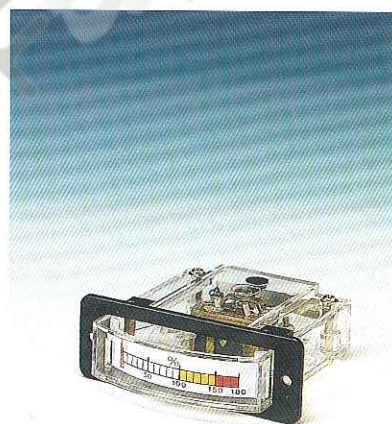

CF-15 Model: CF-15
Size: 66×24×65mm
Panel cut-out
□ : 50.5×21.5mm