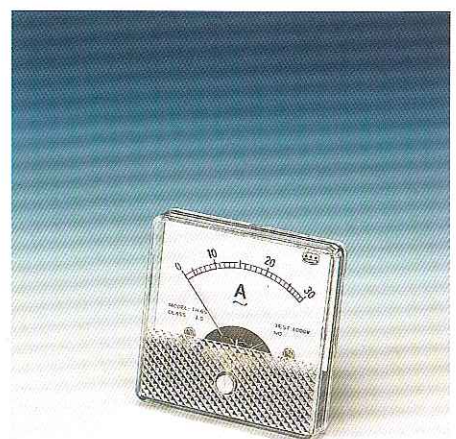

SR-72 Model: SR-72
Size: 72×72×55mm
Panel cut-out
□ : 66×66mm

L-72 Model: L-72
Size: 72×72×85mm
Panel cut-out
□ : 66×66mm

L-80 Model: L-80
Size: 80×80×95mm
Panel cut-out
Ø : 66mm

YS-12 Model: YS-12
Size: 120×120×70mm
Panel cut-out
Ø : 110mm

TH-120S Model: TH-120S
Size: 120×100×40mm
Panel cut-out
Ø : 70mm

TH-65 Model: TH-65
Size: 66×66×40mm
Panel cut-out
Ø : 52mm

TH-100S Model: TH-100S
Size: 100×80×40 mm
Panel cut-out
Ø : 65mm

TH-50 Model: TH-50
Size: 51×51×40mm
Panel cut-out
Ø : 45mm