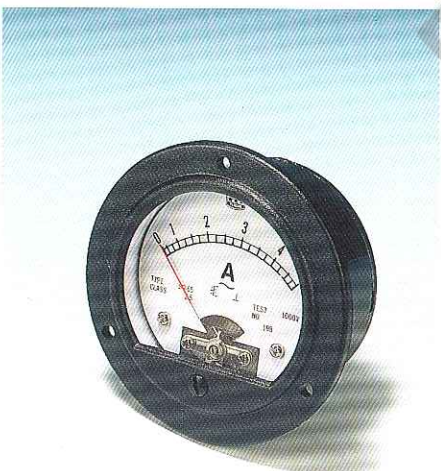

SO-65 Model: SO-65
Size: ∅-83mm
Panel cut-out
∅ : 65mm