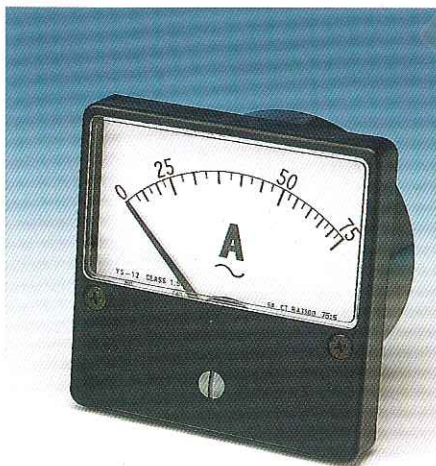

大興工業計器

TAHSING PANEL METER

TA HSING ELECTRIC WORKS CO., LTD.

PANEL METER

SR-96 Model: SR-96
Size: 96×96×65mm
Panel cut-out
□ : 90×90mm

L-96 Model: L-96
Size: 96×96×110mm
Panel cut-out
□ : 90×90mm

L-110 Model: L-110
Size: 110×110×95mm
Panel cut-out
Ø : 102mm

SR-72 Model: SR-72
Size: 72×72×55mm
Panel cut-out
□ : 66×66mm

L-72 Model: L-72
Size: 72×72×85mm
Panel cut-out
□ : 66×66mm

L-80 Model: L-80
Size: 80×80×95mm
Panel cut-out
Ø : 66mm

YS-12 Model: YS-12
Size: 120×120×70mm
Panel cut-out
Ø : 110mm

TH-120S Model: TH-120S
Size: 120×100×40mm
Panel cut-out
Ø : 70mm

TH-65 Model: TH-65
Size: 66×66×40mm
Panel cut-out
Ø : 52mm

TH-100S Model: TH-100S
Size: 100×80×40 mm
Panel cut-out
Ø : 65mm

TH-50 Model: TH-50
Size: 51×51×40mm
Panel cut-out
Ø : 45mm