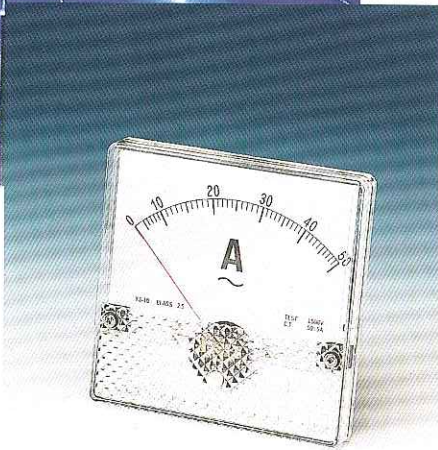

大興工業計器

TAHSING PANEL METER

TA HSING ELECTRIC WORKS CO., LTD.

PANEL METER

SR-96 Model: SR-96
Size: 96×96×65mm
Panel cut-out
□ : 90×90mm

L-96 Model: L-96
Size: 96×96×110mm
Panel cut-out
□ : 90×90mm

L-110 Model: L-110
Size: 110×110×95mm
Panel cut-out
Ø : 102mm

SR-72 Model: SR-72
Size: 72×72×55mm
Panel cut-out
□ : 66×66mm

L-72 Model: L-72
Size: 72×72×85mm
Panel cut-out
□ : 66×66mm

L-80 Model: L-80
Size: 80×80×95mm
Panel cut-out
Ø : 66mm

YS-12 Model: YS-12
Size: 120×120×70mm
Panel cut-out
Ø : 110mm

TH-120S Model: TH-120S
Size: 120×100×40mm
Panel cut-out
Ø : 70mm

TH-65 Model: TH-65
Size: 66×66×40mm
Panel cut-out
Ø : 52mm

TH-100S Model: TH-100S
Size: 100×80×40 mm
Panel cut-out
Ø : 65mm

TH-50 Model: TH-50
Size: 51×51×40mm
Panel cut-out
Ø : 45mm

YS-10 Model: YS-10
Size: 100×100×50mm
Panel cut-out
∅ : 84mm

YS-8 Model: YS-8
Size: 80×80×40mm
Panel cut-out
∅ : 65mm

TH-670
Model: TH-670
Size: 60×70×40mm
Panel cut-out
∅ : 52mm

TH-38

SO-45

TH-38 Model: TH-38
Size: 44×44×35mm
Panel cut-out
∅ : 38mm