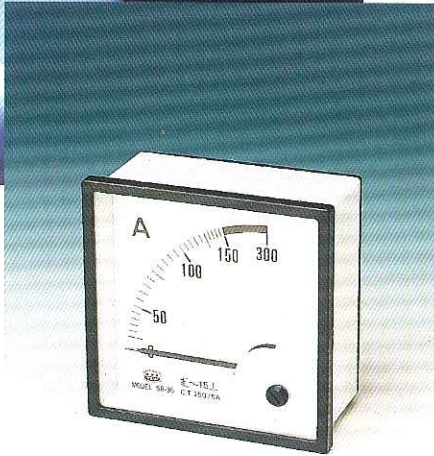

大興工業計器

TAHSING PANEL METER

TA HSING ELECTRIC WORKS CO., LTD.

PANEL METER

SR-96 Model: SR-96
Size: 96×96×65mm
Panel cut-out
□ : 90×90mm

L-96 Model: L-96
Size: 96×96×110mm
Panel cut-out
□ : 90×90mm

L-110 Model: L-110
Size: 110×110×95mm
Panel cut-out
Ø : 102mm

SR-72 Model: SR-72
Size: 72×72×55mm
Panel cut-out
□ : 66×66mm

L-72 Model: L-72
Size: 72×72×85mm
Panel cut-out
□ : 66×66mm

L-80 Model: L-80
Size: 80×80×95mm
Panel cut-out
Ø : 66mm

YS-12 Model: YS-12
Size: 120×120×70mm
Panel cut-out
Ø : 110mm

TH-120S Model: TH-120S
Size: 120×100×40mm
Panel cut-out
Ø : 70mm

TH-65 Model: TH-65
Size: 66×66×40mm
Panel cut-out
Ø : 52mm

TH-100S Model: TH-100S
Size: 100×80×40 mm
Panel cut-out
Ø : 65mm

TH-50 Model: TH-50
Size: 51×51×40mm
Panel cut-out
Ø : 45mm

YS-10 Model: YS-10
Size: 100×100×50mm
Panel cut-out
∅ : 84mm

YS-8 Model: YS-8
Size: 80×80×40mm
Panel cut-out
∅ : 65mm

TH-670
Model: TH-670
Size: 60×70×40mm
Panel cut-out
∅ : 52mm

TH-38

SO-45

TH-38 Model: TH-38
Size: 44×44×35mm
Panel cut-out
∅ : 38mm