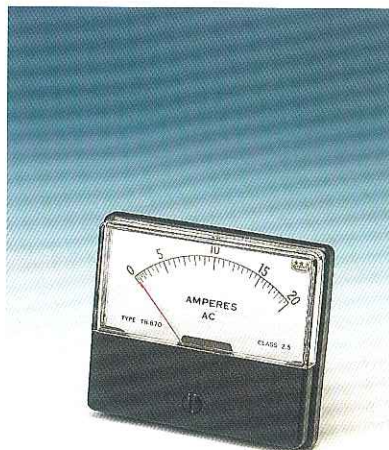

TH-120S Model: TH-120S
Size: 120×100×40mm
Panel cut-out
Ø : 70mm

TH-65 Model: TH-65
Size: 66×66×40mm
Panel cut-out
Ø : 52mm

TH-100S Model: TH-100S
Size: 100×80×40 mm
Panel cut-out
Ø : 65mm

TH-50 Model: TH-50
Size: 51×51×40mm
Panel cut-out
Ø : 45mm

YS-10 Model: YS-10
Size: 100×100×50mm
Panel cut-out
∅ : 84mm

YS-8 Model: YS-8
Size: 80×80×40mm
Panel cut-out
∅ : 65mm

TH-670
Model: TH-670
Size: 60×70×40mm
Panel cut-out
∅ : 52mm

TH-38

SO-45

TH-38 Model: TH-38
Size: 44×44×35mm
Panel cut-out
∅ : 38mm