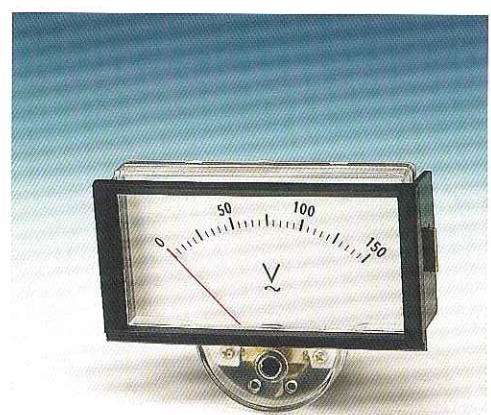

CF-480 Model: CF-480
Size: 88×45×45mm
Panel cut-out
□ : 84.5×41mm

SO-52 Model: SO-52
Size: ∅-65mm
Panel cut-out
∅ : 52mm

CF-20 Model: CF-20
Size: 90×34×70mm
Panel cut-out
□ : 71×31mm