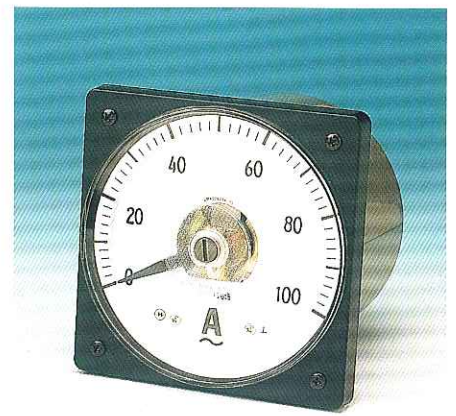

大興工業計器

TAHSING PANEL METER

TA HSING ELECTRIC WORKS CO., LTD.

PANEL METER

SR-96 Model: SR-96
Size: 96×96×65mm
Panel cut-out
□ : 90×90mm

L-96 Model: L-96
Size: 96×96×110mm
Panel cut-out
□ : 90×90mm

L-110 Model: L-110
Size: 110×110×95mm
Panel cut-out
Ø : 102mm

SR-72 Model: SR-72
Size: 72×72×55mm
Panel cut-out
□ : 66×66mm

L-72 Model: L-72
Size: 72×72×85mm
Panel cut-out
□ : 66×66mm

L-80 Model: L-80
Size: 80×80×95mm
Panel cut-out
Ø : 66mm

YS-12 Model: YS-12
Size: 120×120×70mm
Panel cut-out
Ø : 110mm

TH-120S Model: TH-120S
Size: 120×100×40mm
Panel cut-out
Ø : 70mm

TH-65 Model: TH-65
Size: 66×66×40mm
Panel cut-out
Ø : 52mm

TH-100S Model: TH-100S
Size: 100×80×40 mm
Panel cut-out
Ø : 65mm

TH-50 Model: TH-50
Size: 51×51×40mm
Panel cut-out
Ø : 45mm