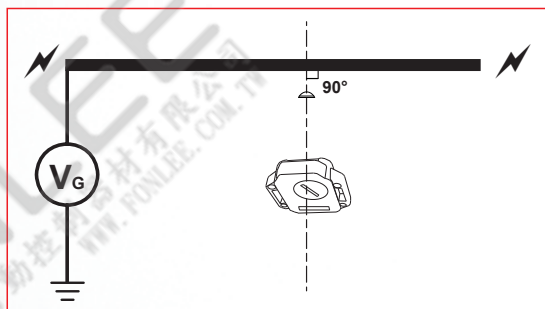

※ The effect is best when the sensing side is facing high voltage in right angle (90°). When it is worn at the inner side of arm or is covered by cloth, the sensitivity is poorer.

3 hooks hold the elastic cord around the safety helmet.

※ 286 SVD The ideal detection angle

SPECIFICATIONS

- Distance of starting warning : 80 cm for 11.4KV (phase to ground)
- Applicable frequency : 50 / 60 Hz
- Volume : 70dB or higher at 1 meter distance
- Operating Temp & Humidity : 0°C - 40°C / 80% RH.
- Outside dimensions : 59(L) x 56(W) x 18(D) mm
- Weight : Approx. 35g (battery included)
- Battery type : CR2032
- Battery life : 50 hours for continuous use.
- Accessories : Instruction manual, Elastic cord, Hook, Battery, Skidproof cushion, Bracket